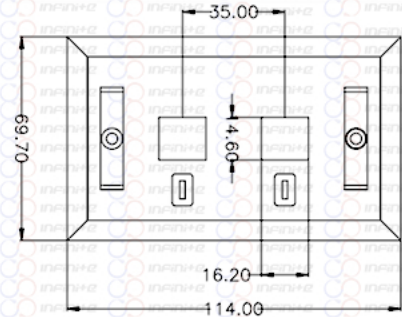

Faceplate 2 Port Infinite

NOTE:

1.MATERIAL: ABS

2.BURR : 0.05mm MAX

3.PART NUMBER:SLOFP02011201

REV	DATE	BY	CHK	APP	DESCRIPTION
1					INITIAL RELEASE
2					
3					
4					
5					
6					
7					
8					
9					
10					