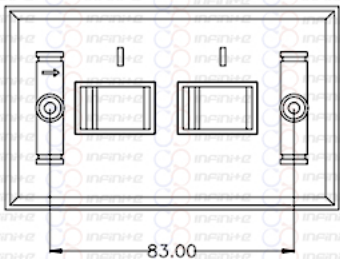

Faceplate 2 Port Infinite

NOTE:

1.MATERIAL: ABS

2.BURR : 0.05mm MAX

3.PART NUMBER:SLOFP02011201

REV	DATE	BY	CHK	APP	DESCRIPTION
1					INITIAL RELEASE
2					
3					
4					
5					
6					
7					
8					
9					
10					