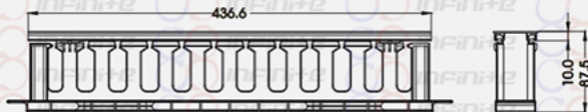

# Cable Management 1 UR Infinite

- 1.MATERIAL : ABS
- 2.BURR : 0.05mm MAX
- 3.1U height Cable Manager